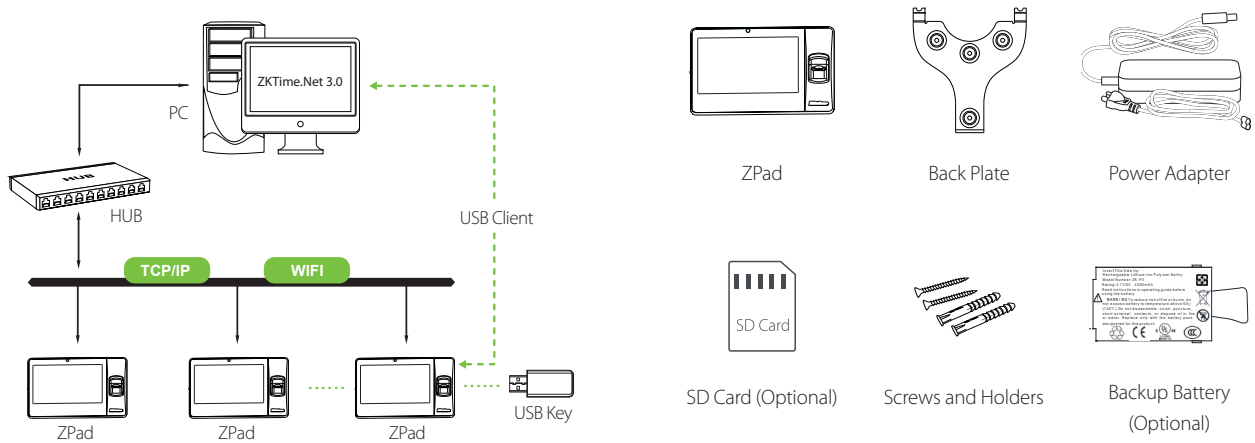

Specifications

LCD	800×480 Pixel , Capacitive Touch Screen
CPU	1.0 GHz Dual-Core
System	Android 4.1
RAM	1G Byte
Flash	4G Byte
Camera	2 Million Pixels
Fingerprint Sensor	ZK Optical
RF Card Options	125KHz EM,13.56MHz Mifare/Desfire
Template Capacity	6,000(1:N)
Max. Users	10,000
Log Capacity	Transaction Logs: 200,000, Recorded Images: 8,000
Verification Modes	PWD/PIN/FP/RFID Identification
Communications	TCP/IP, Wi-Fi, USB Host and Client, SD Card Slot
Optional	3G (WCDMA), Built-in Battery, ID/MF, Realy
Sound	Male/Female 16 Bit HI-FI Voice & Sound Indication
Operating Voltage	12V DC 3A
Operating Temperature	0°C - 45°C
Operating Humidity	20% - 80%
Dimension	(LxHxD)222×135×51.4mm
Net Weight	2.3kg
Firmware Features	Realy switching, Multi-point Data Collection, Work code , Work Shift, Attendance Widget, Attendance Reports, Customize Interface, Short Message, DST, Scheduled-Bell, Self-Service Query, Automatic Status Switch, Photo ID, Attendance Capture Photos

Configuration

ZKTeco Inc.
E-mail: sales@zkteco.com
www.zkteco.com

© Copyright 2014. ZKTeco Inc. ZKTeco Logo is a registered trademark of ZKTeco or a related company. All other product and company names mentioned are used for identification purposes only and may be the trademarks of their respective owners. All specifications are subject to change without notice. All rights reserved.